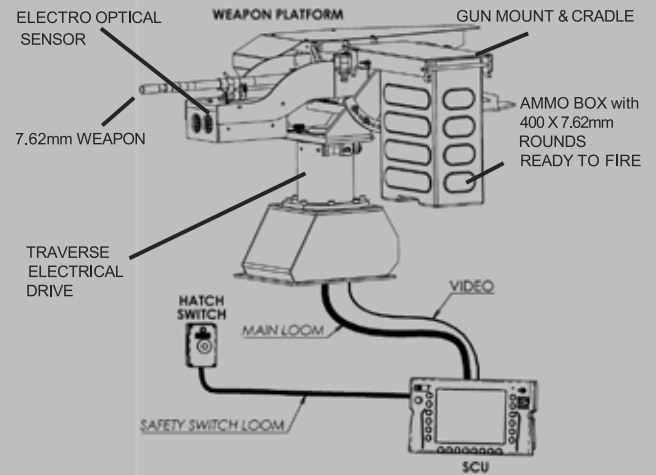

SPECIFICATIONS

FEATURES

- Remote operation from cabin
- Gyro-stabilised aiming
- Night & day operation
- Fire control software
- Low maintenance, ease of operation
- Automated optical target tracking (optional)

ARMAMENT

- 7.62mm GPMG

GUN CONTROL

- Traverse coverage: nx360°
- Elevation: -20° to +62°
- Programmable no-go & no-fire zones
- Slew rates: up to 1 rad/s ($\approx 60^\circ/s$)
- Low speed: < 0.5 mrad/s ($\approx 0.028^\circ/s$)

INTERFACE & POWER REQUIREMENTS

- Multi-function display with software defined keys:
  - Mode selection and display
  - Burst length display
  - Armed or safe display
  - Round count display
  - Error messages
  - Gun position indicator
- Handcontroller keys:
  - System on/off switch and indicator
  - Armed/safe switch and indicator
  - Trigger
- 24V @ 30A Peak
- Integration with CMS (optional)
- Video recording (optional)
- Shot Detector (optional)

OBSERVATION/SIGHTING

- Day Sight : Zoom CCD Day Sight
- Night sight : Fixed FOV Uncooled Thermal Imaging
- Laser range finder (LRF)

DIMENSIONS

- External mount: 90kg (including 7.62mm weapon & ammunition)
- Display & hand controller: 10kg
- Sweep Radius < 600mm
- Height < 620mm

AMMUNITION

- 400 Rounds (7.62mm)
- Remote auto cocking

ILLUSTRATIONS

SYSTEM DIAGRAM

SYSTEM SIZE