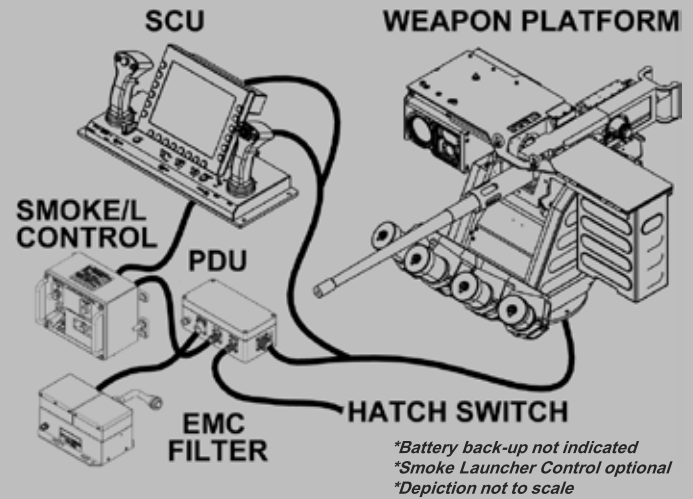

LAND ROGUE

R-200-12.7-L REMOTELY OPERATED GUN AND OBSERVATION SYSTEM

The Land Rogue is product line of remotely controlled weapon systems developed for use on Armoured Vehicles and Point-Defence Installations. Featuring calibres from 7,62mm to 30mm and technology such as automated target tracking, stabilised aiming, range finding, thermal vision and more, built into a low maintenance and low cost platform, ready for integration into modern Combat Management Systems.

INTERFACE & POWER REQUIREMENTS

- Integration with CMS (optional)
- Video recording (optional)
- Multi-function display with software defined keys:
 - Mode selection and display
 - Burst length display
 - Armed or safe display
 - Round count display
 - Error messages
 - Gun position indicator
- Handcontroller keys:
 - System on/off switch and indicator
 - Armed/safe switch and indicator
 - Trigger
- 24V @ 50A Peak Pulse

OBSERVATION/SIGHTING

- Day Sight : CCD Day Sight
- Night sight : Cooled/Uncooled Thermal Imaging
- Laser range finder (LRF)

DIMENSIONS

- External mount: 220kg (including 12.7mm weapon & ammunition)
- Display & hand controller: 15kg
- Length : 1654mm @ horizontal elevation
- Height : 639mm @ horizontal elevation

AMMUNITION

- 200 Rounds (12.7mm)
- 400 Rounds (7.62mm) (optional)
- 4 Smoke Launchers (optional)

ILLUSTRATIONS

SYSTEM DIAGRAM

SYSTEM SIZE