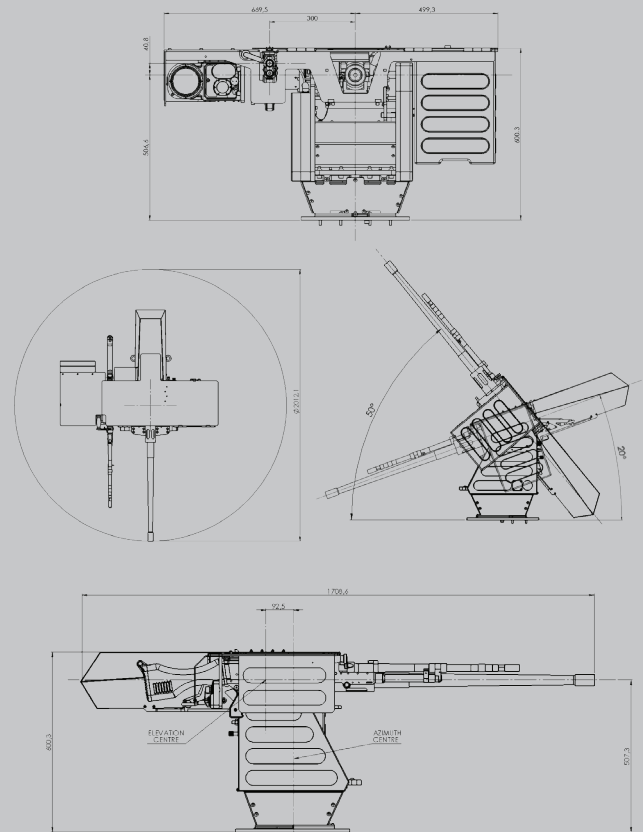

SYSTEM SIZE

ERAF

شركة ايراف الصناعية المحدودة
ERAF Industrial Company Ltd.

المكتب الرئيسي: شارع الإحساء ص.ب. ٢٧. ٢١ - الرياض ١١٤١٧
ت: ٤٧٦٣١٦٣ ١١ ٩٦٦ + ف: ٤٧٦.٩٨٩ ١١ ٩٦٦ +
ب: www.eraf.com | eraf@eraf.com

Specifications are subject to change without notice. Consult manufacturer for latest specifications. All manufacturing rights reserved. This document is for information only and shall not form part of any contract.