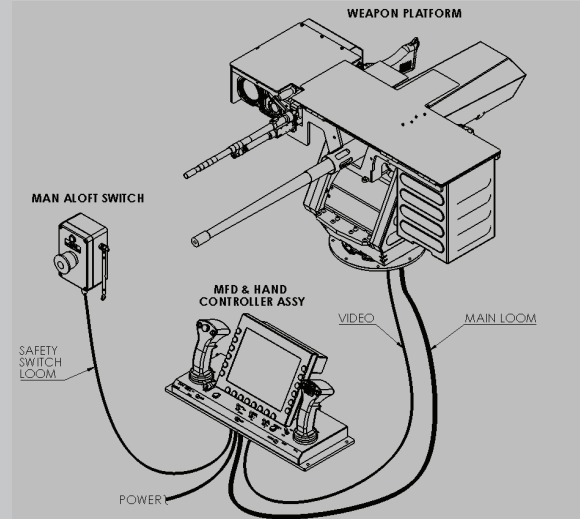

SPECIFICATIONS

FEATURES

- Coaxial weapon application
- Remote operation
- Optical target tracking
- Fibre optic gyro-stabilised aiming
- Night & day operation, Uncooled IR Sight
- Fire control software
- Low maintenance, ease of operation

ARMAMENT

- 12.7mm x 99mm Heavy Machine Gun (HMG)
- 7.62mm x 51mm General Purpose Machine Gun
- Fire modes: Single, Rapid Single, Automatic

GUN CONTROL

- Traverse coverage: n x 360°
- Elevation: -20° to +50°
- Programmable no-go & no-fire zones
- Slew rates: up to 1 rad/s ($\approx 60^\circ/s$)
- Low speed: < 0.5 mrad/s ($\approx 0.028^\circ/s$)

INTERFACE & POWER REQUIREMENTS

- Integration with MMS/BMS/CMS (optional)
- Video recording (optional)
- Multi-function display with software defined keys:
  - Mode selection and display
  - Burst length display
  - Armed or safe display
  - Round count display
  - Error messages
  - Gun position indicator
- Hand Controller keys:
  - System on/off switch and indicator
  - Armed/safe switch and indicator
  - Optical tracking control
  - Trigger
- 24V at 50A (Peak Pulse)
- Manual operation in case of power or system failure

OBSERVATION / SIGHTING

- Standard: zoom CCD day sensor
- Uncooled Thermal imaging sensor
- Laser range finder (LRF)

DIMENSIONS

- External mount: 280kg MAX
- Display & hand controller: 15kg

AMMUNITION

- 12,7mm 200 Rounds
- 7,62mm 300 Rounds

ILLUSTRATIONS

SYSTEM LAYOUT